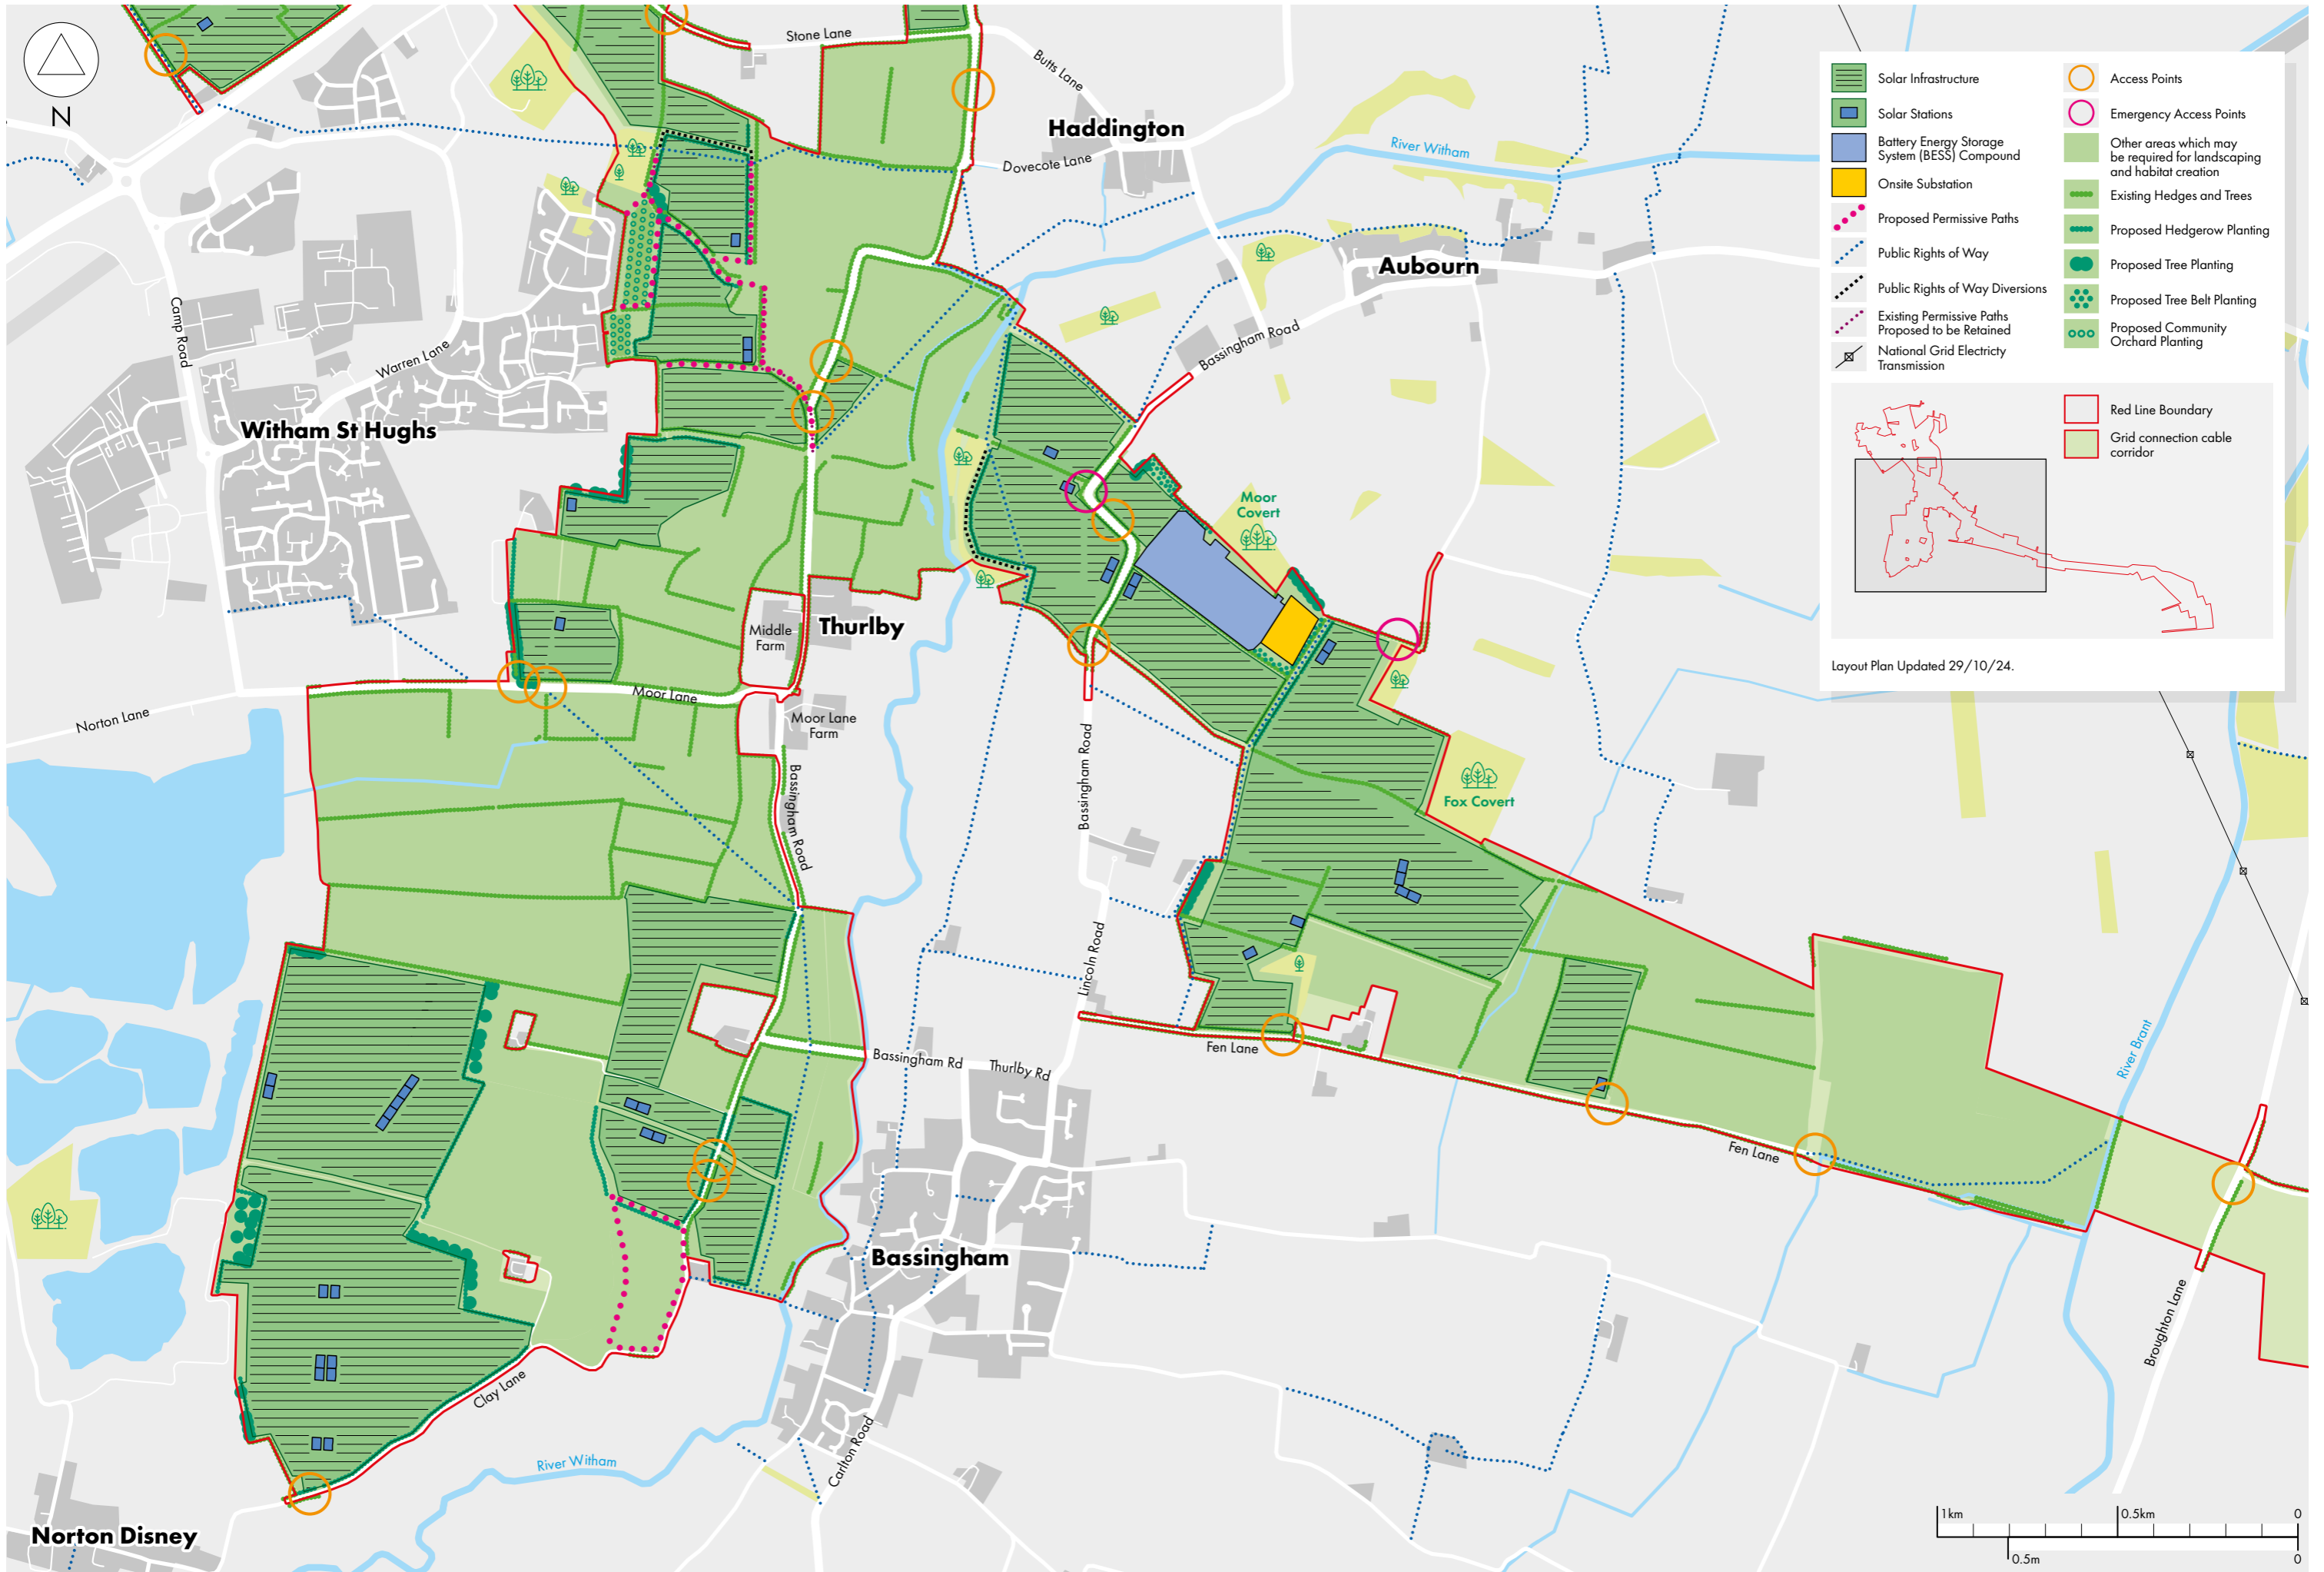

	Solar Infrastructure		Access Points
	Solar Stations		Emergency Access Points
	Battery Energy Storage System (BESS) Compound		Other areas which may be required for landscaping and habitat creation
	Onsite Substation		Existing Hedges and Trees
	Proposed Permissive Paths		Proposed Hedgerow Planting
	Public Rights of Way		Proposed Tree Planting
	Public Rights of Way Diversions		Proposed Tree Belt Planting
	Existing Permissive Paths Proposed to be Retained		Proposed Community Orchard Planting
	National Grid Electricity Transmission		Red Line Boundary
			Grid connection cable corridor

Layout Plan Updated 29/10/24.

	Solar Infrastructure		Access Points
	Solar Stations		Emergency Access Points
	Battery Energy Storage System (BESS) Compound		Other areas which may be required for landscaping and habitat creation
	Onsite Substation		Existing Hedges and Trees
	Proposed Permissive Paths		Proposed Hedgerow Planting
	Public Rights of Way		Proposed Tree Planting
	Public Rights of Way Diversions		Proposed Tree Belt Planting
	Existing Permissive Paths Proposed to be Retained		Proposed Community Orchard Planting
	National Grid Electricity Transmission		

	Red Line Boundary
	Grid connection cable corridor

Layout Plan Updated 29/10/24.

-  Solar Infrastructure
-  Solar Stations
-  Battery Energy Storage System (BESS) Compound
-  Onsite Substation
-  Proposed Permissive Paths
-  Public Rights of Way
-  Public Rights of Way Diversions
-  Existing Permissive Paths Proposed to be Retained
-  National Grid Electricity Transmission
-  Access Points
-  Emergency Access Points
-  Other areas which may be required for landscaping and habitat creation
-  Existing Hedges and Trees
-  Proposed Hedgerow Planting
-  Proposed Tree Planting
-  Proposed Tree Belt Planting
-  Proposed Community Orchard Planting

Layout Plan Updated 29/10/24.