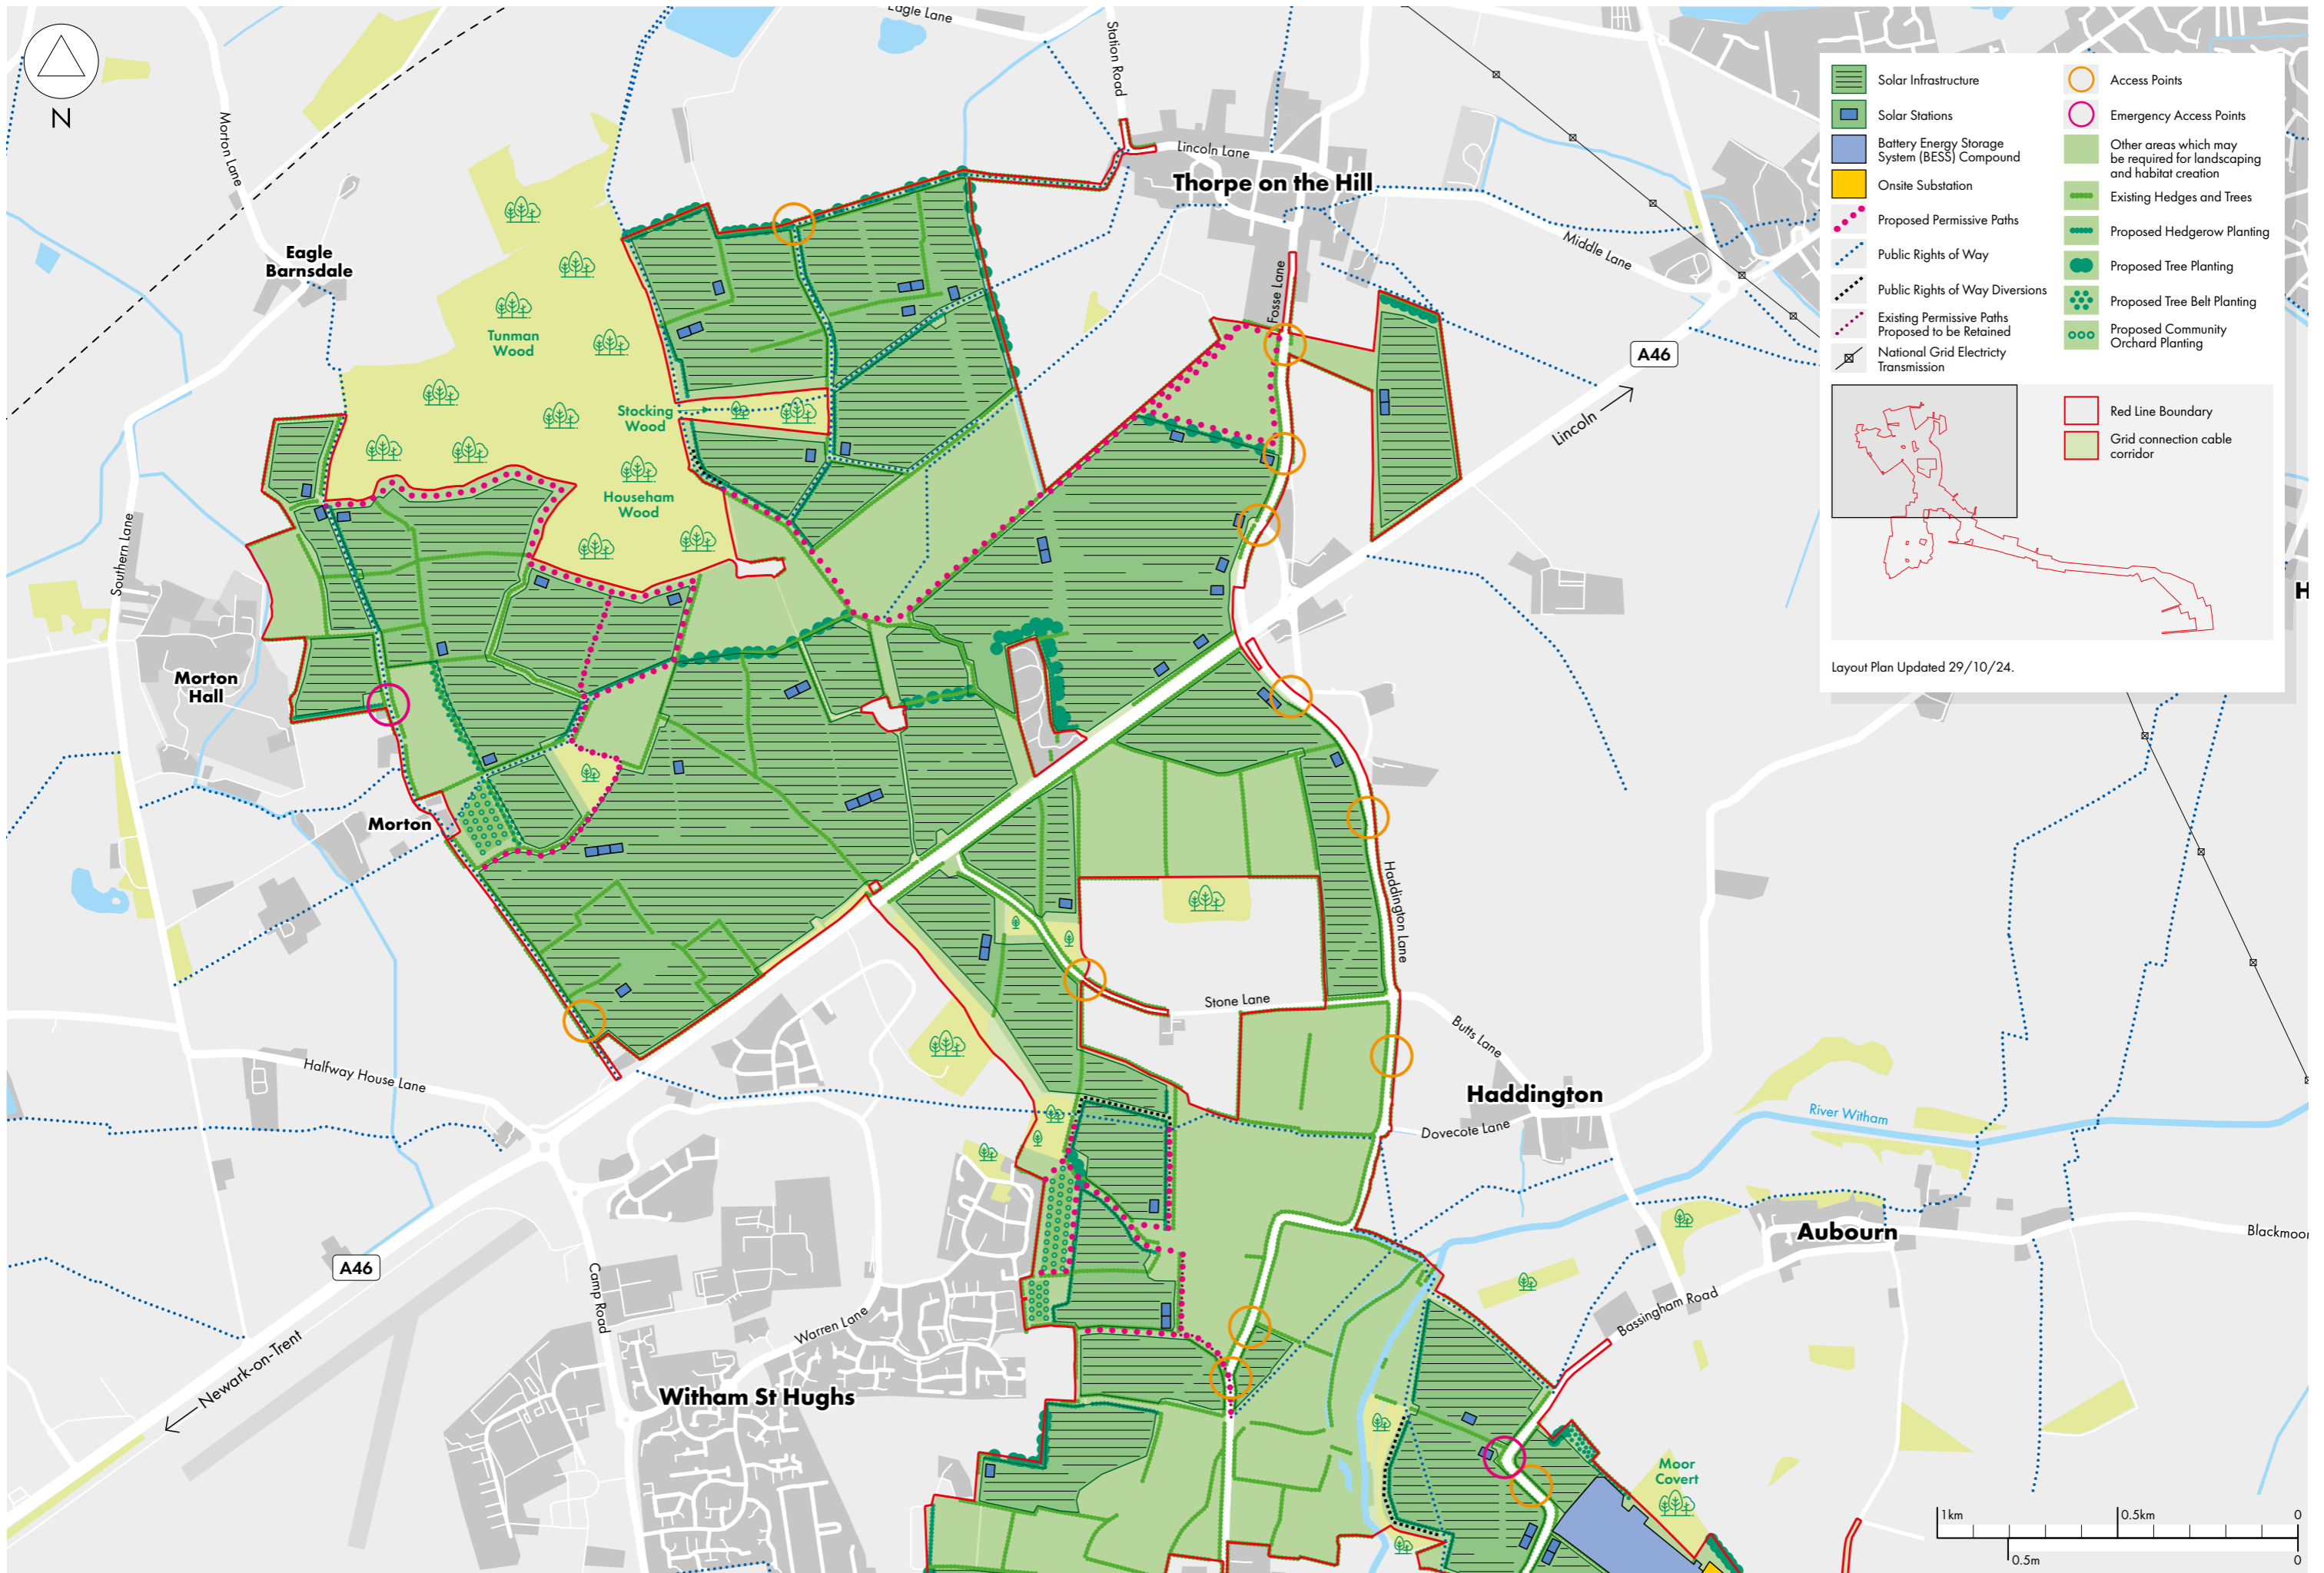

	Solar Infrastructure		Access Points
	Solar Stations		Emergency Access Points
	Battery Energy Storage System (BESS) Compound		Other areas which may be required for landscaping and habitat creation
	Onsite Substation		Existing Hedges and Trees
	Proposed Permissive Paths		Proposed Hedgerow Planting
	Public Rights of Way		Proposed Tree Planting
	Public Rights of Way Diversions		Proposed Tree Belt Planting
	Existing Permissive Paths Proposed to be Retained		Proposed Community Orchard Planting
	National Grid Electricity Transmission		Red Line Boundary
			Grid connection cable corridor

Layout Plan Updated 29/10/24.

	Solar Infrastructure		Access Points
	Solar Stations		Emergency Access Points
	Battery Energy Storage System (BESS) Compound		Other areas which may be required for landscaping and habitat creation
	Onsite Substation		Existing Hedges and Trees
	Proposed Permissive Paths		Proposed Hedgerow Planting
	Public Rights of Way		Proposed Tree Planting
	Public Rights of Way Diversions		Proposed Tree Belt Planting
	Existing Permissive Paths Proposed to be Retained		Proposed Community Orchard Planting
	National Grid Electricity Transmission		

Layout Plan Updated 29/10/24.